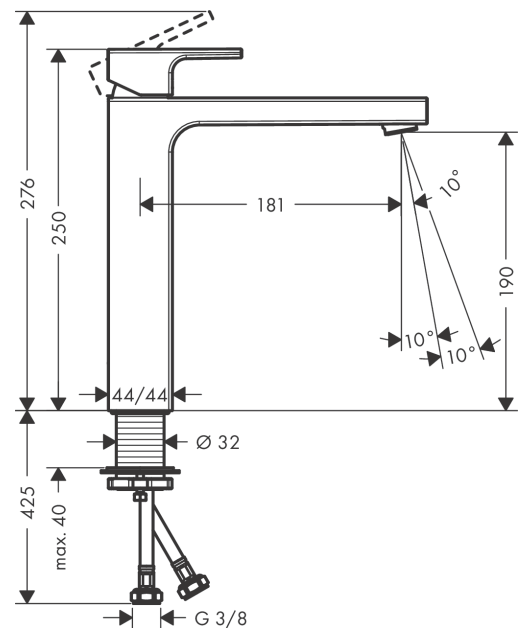

**Vernis Shape**  
**Single lever basin mixer 190 without waste set**  
 Surfaces: **Chrome** Article Number: **71591000**

### product features

- ComfortZone 190
- projection 181 mm
- spray type: normal spray
- swiveling spray former
- maximum flow rate at 3 bar: 5 l/min
- ceramic cartridge
- with isolated water conduction - without contact with nickel and lead
- suitable for continuous flow water heaters
- connection type: G 3/8 connections
- connection dimension: DN15

## Scale drawing